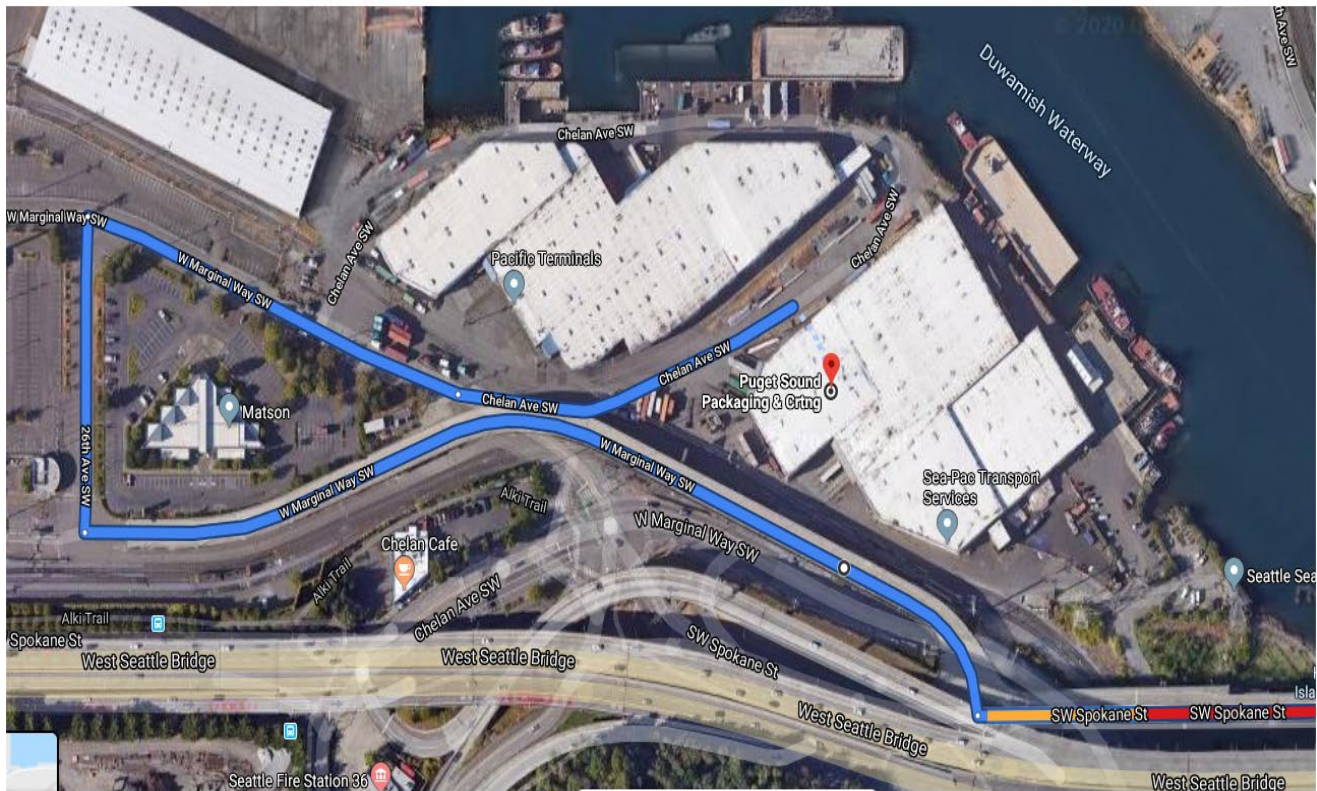

## Directions to Terminal 7

- **From 99 Southbound**
- Travel southbound toward SW Spokane St Bridge
- Take Harbor Island Exit
- Head west on SW Spokane St (Stay in left lane) and go OVER bridge.
- Turn right onto W Marginal Way SW and continue down the ramp.
- Turn right onto 26<sup>th</sup> Ave SW
- Turn right onto W Marginal Way SW
- W Marginal Way SW turns into Chelan Ave SW
- Terminal 7 (Pacific Terminals) is on your left, follow traffic signs to Coastal Transportation office.

## Directions to Terminal 7

- **From I-5 Southbound**
  - Take exit 163A (West Seattle Bridge)
  - Head west towards West Seattle Bridge
  - Take 11<sup>th</sup> Ave SW exit towards Harbor Island, this turns into SW Spokane St
  - Stay in left lane and go OVER bridge
  - Turn right onto W Marginal Way SW and continue down the ramp.
  - Turn right onto 26<sup>th</sup> Ave SW
  - Turn right onto W Marginal Way SW
  - W Marginal Way SW turns into Chelan Ave SW
  - Terminal 7 (Pacific Terminals) is on your left, follow traffic signs to Coastal Transportation office.